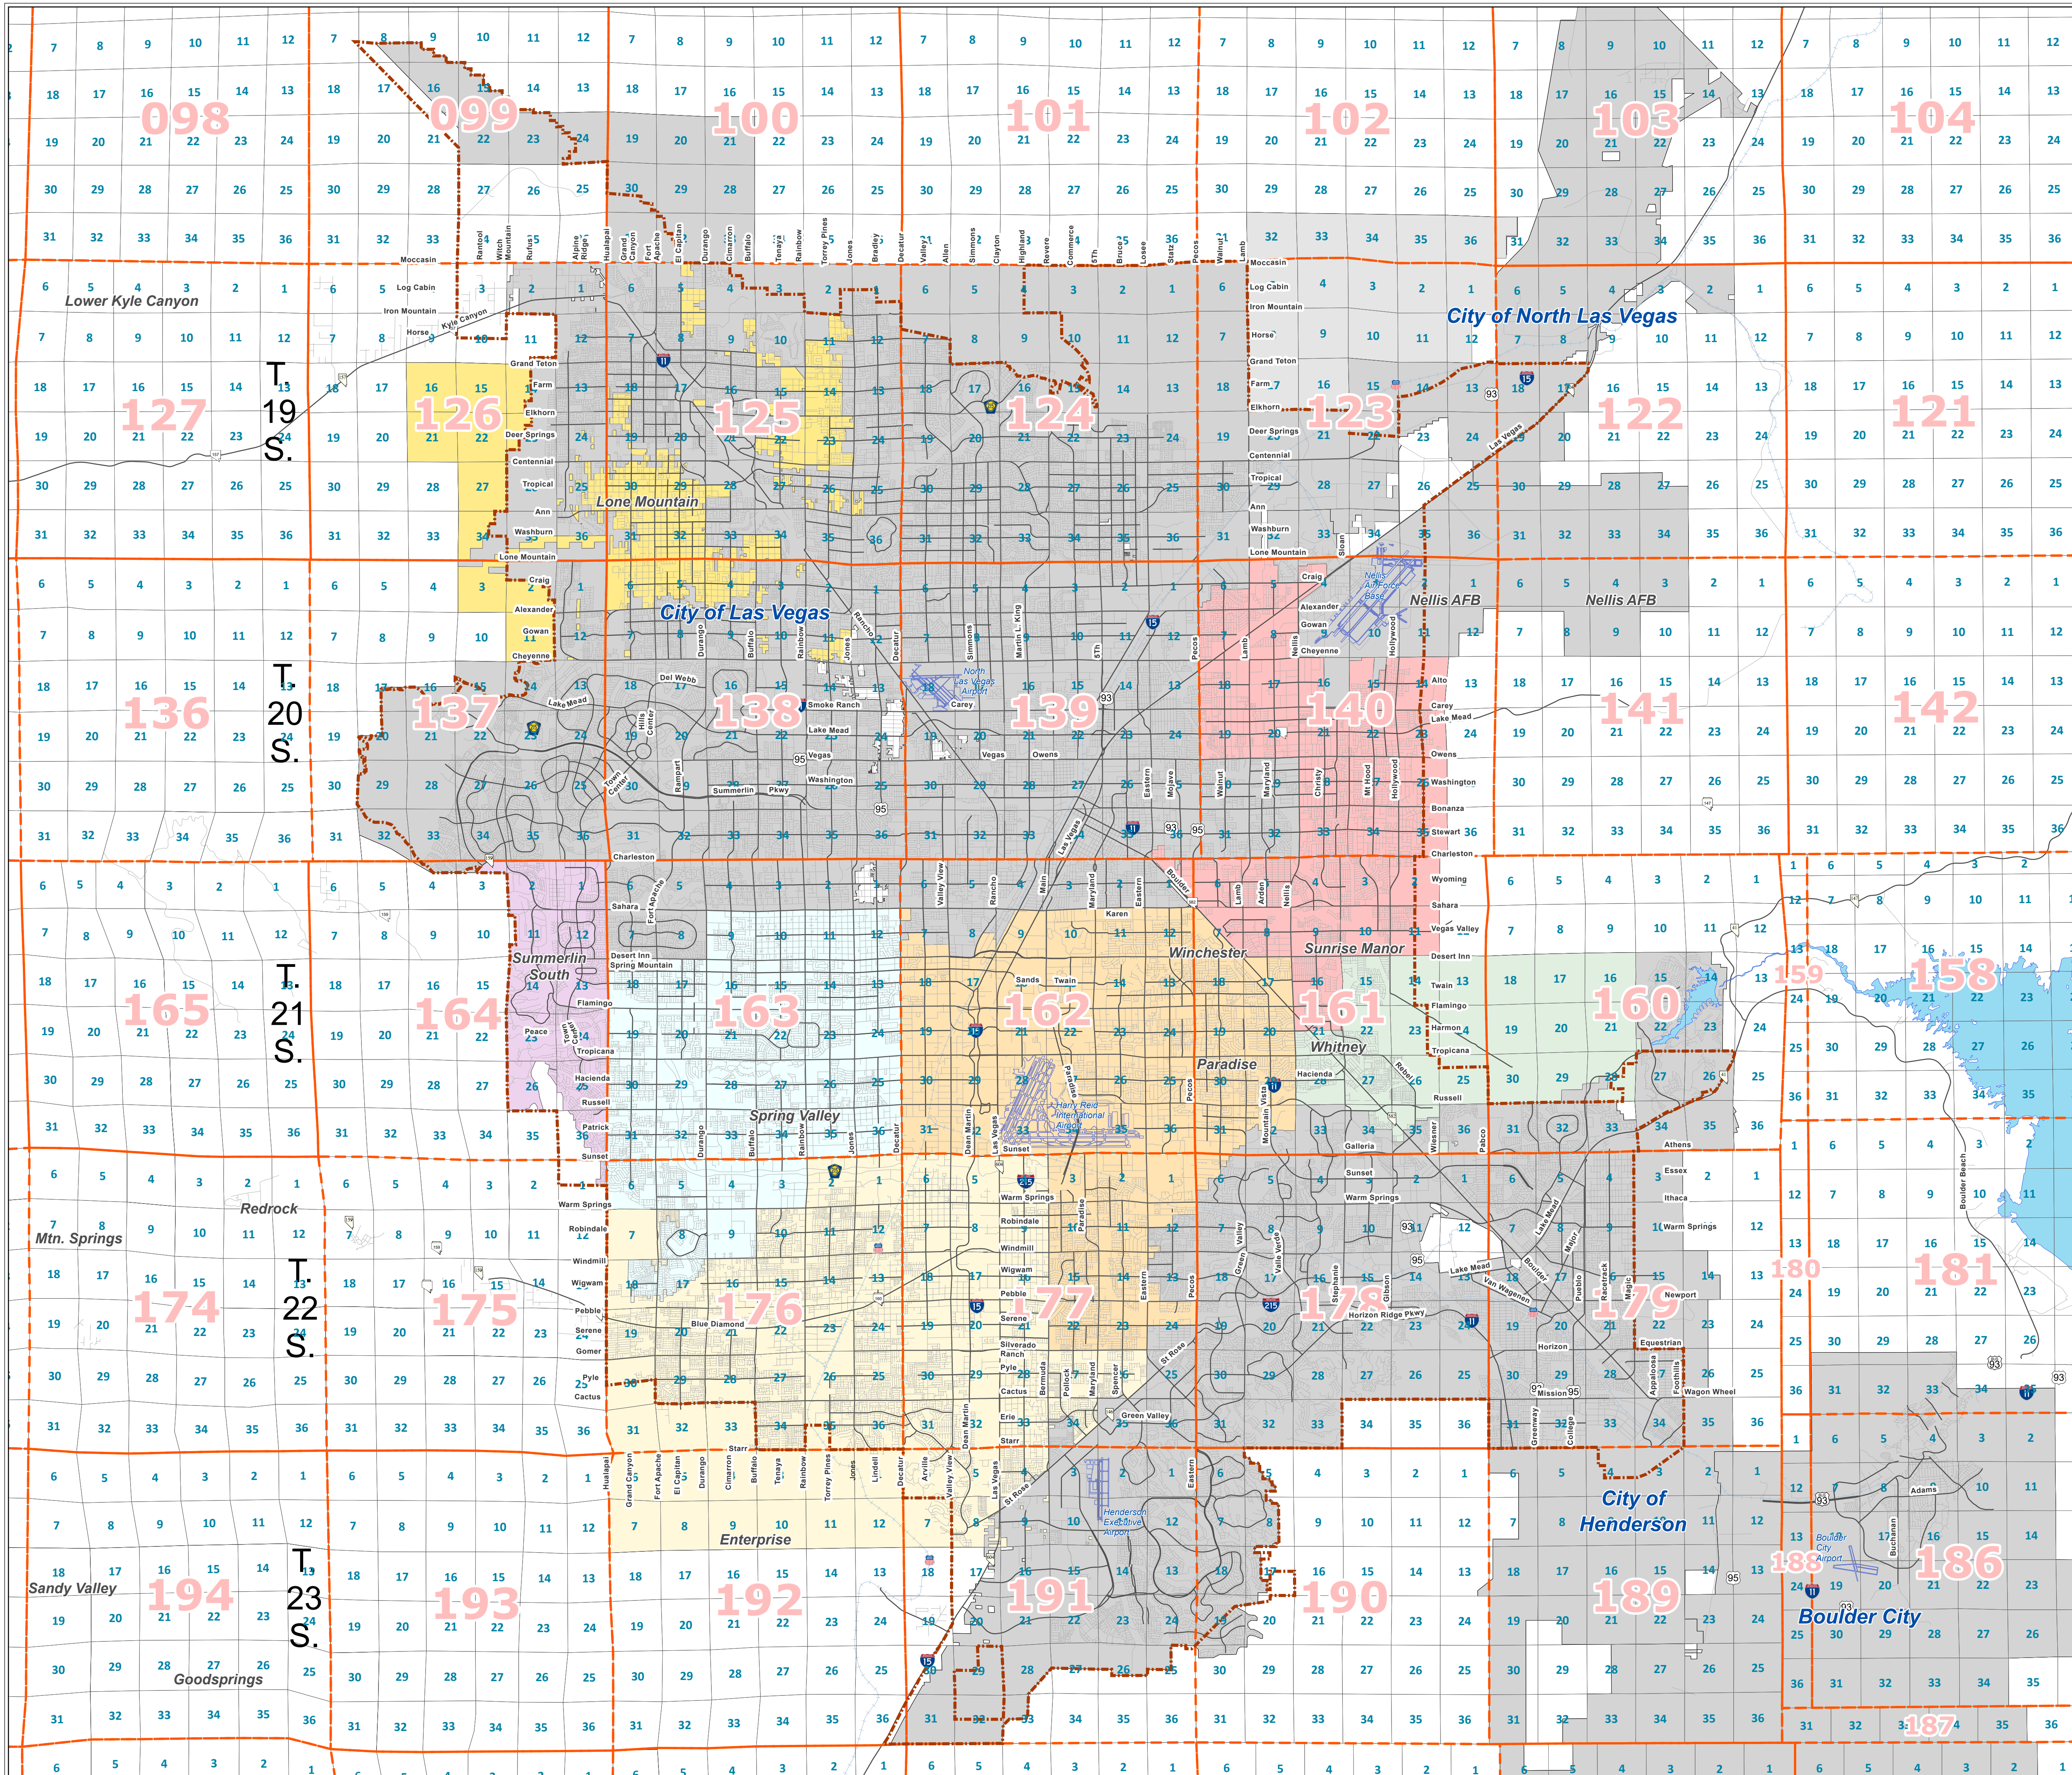

Comprehensive Planning LAS VEGAS VALLEY Clark County Urban Planning Areas

- Unincorporated Clark County
- Nellis AFB
- Cities
- Enterprise
- Lone Mountain
- Paradise/Winchester
- Spring Valley
- Summerlin South
- Sunrise Manor
- Whitney
- Land Disposal Boundary

Map created on: January 21, 2025

This information is for display purposes only.
No liability is assumed as to the accuracy of the data delineated hereon.

Source: Clark County Geographic Information Systems Central Repository.