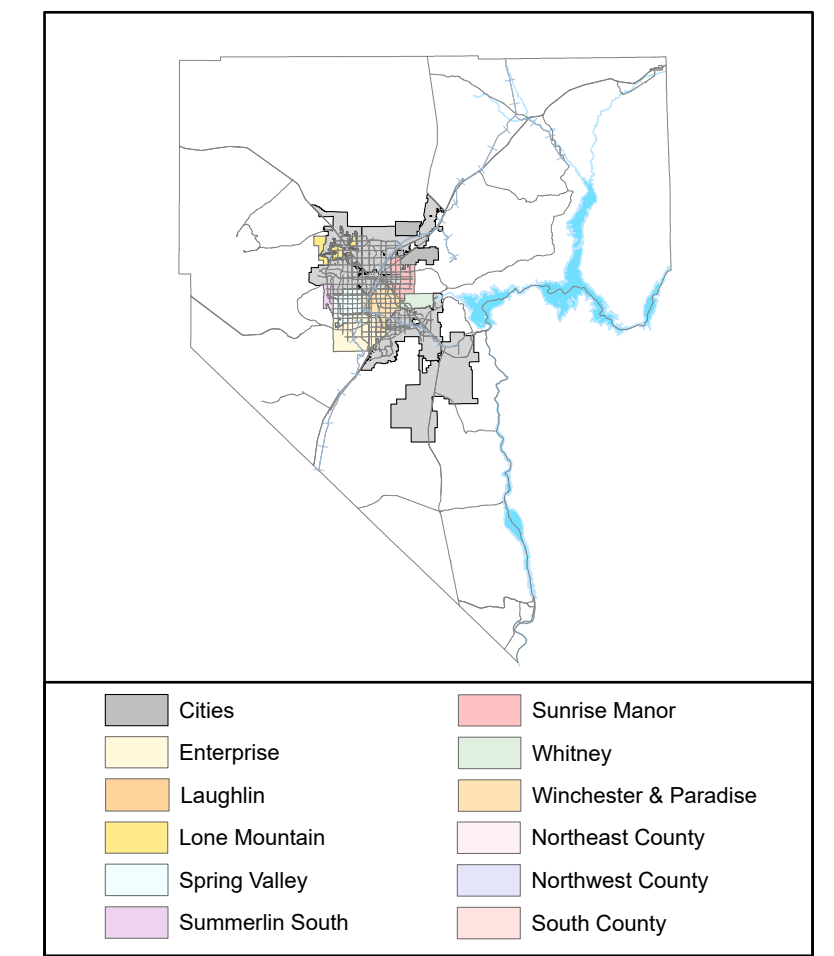

Comprehensive Planning LAS VEGAS VALLEY Clark County Urban Planning Areas

- Unincorporated Clark County
- Nellis AFB
- Cities
- Enterprise
- Lone Mountain
- Paradise/Winchester
- Spring Valley
- Summerlin South
- Sunrise Manor
- Whitney
- Land Disposal Boundary

Map created on: January 21, 2025

This information is for display purposes only.
No liability is assumed as to the accuracy of the data delineated hereon.

Source: Clark County Geographic Information Systems Central Repository.